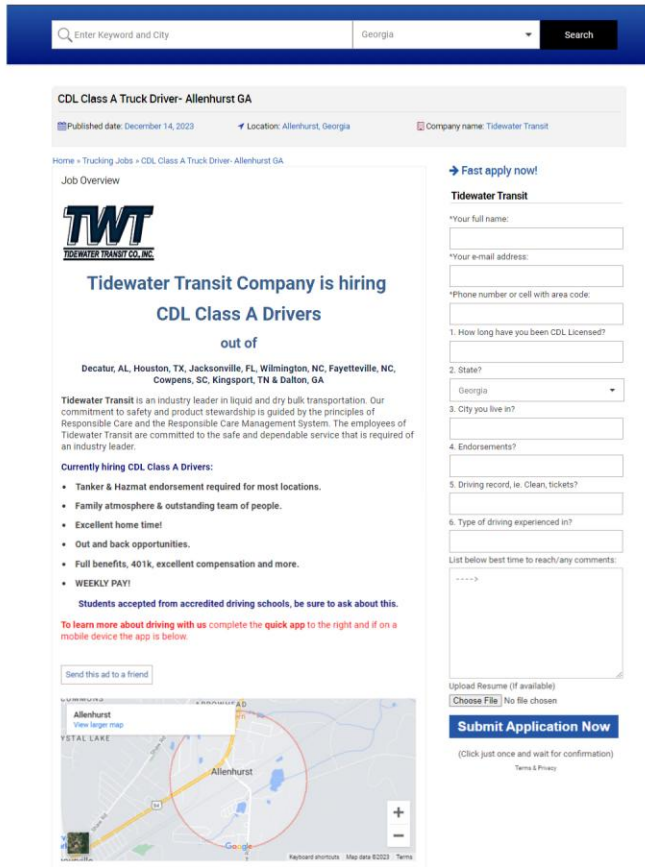

350,000+ Applications & Resumes Delivered To Transportation Companies Nationwide!

We have the CDL Drivers, Mechanics & Logistics audience to help you hire!

JobsInRigs.com

CDL DRIVER, MECHANICS & LOGISTICS JOB PORTAL

We create campaigns that run on one of the Internet's busiest destinations for Truck Driving & Logistics personnel jobs, JobsinRigs.com. Many campaigns we run typically receive an applicant within the first day.

Audience

350,000 LARGE & GROWING EVERYDAY

Effective recruitment is about reaching the right audience through targeted marketing and distribution. With 20 years of experience, we excel in connecting CDL drivers, mechanics and logistics positions to a vast, specialized audience, ensuring our campaigns have a maximum impact.

Mobile Interface

WE ACCESS APPLICANTS ON THE MOVE

Approximately 85% of applications we receive are via mobile devices. Our platform's mobile compatibility contributes to increased applicant volume.

Text, Email & Alerts

IT'S ABOUT THE MARKETING

We send over 2 million email job alerts each month and target people in your hiring areas. All campaigns receive text marketing to specific candidates in your immediate hiring area(s) and are invited to apply to your openings.

Metrics, Database & Tools

LOTS OF HIRING TOOLS

Our campaigns include a straightforward set of management tools. These allow you to handle applications, send bulk emails, forward applications, monitor metrics, access recruitment audios, obtain scripts, and tap into our vast applicant database.