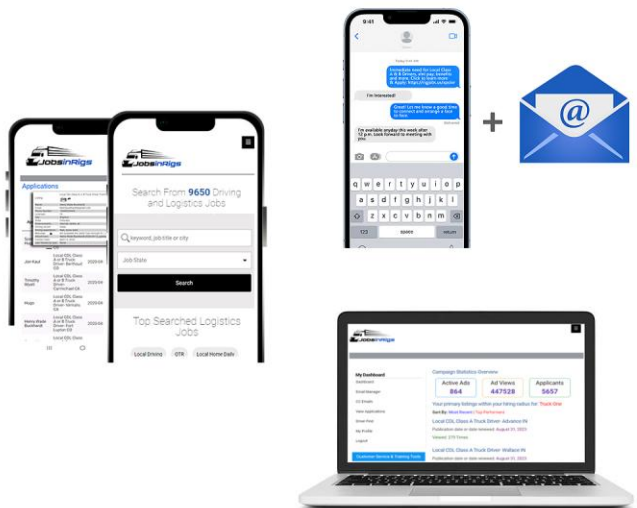

Audience

350,000 LARGE & GROWING EVERYDAY

Effective recruitment is about reaching the right audience through targeted marketing and distribution. With 20 years of experience, we excel in connecting CDL drivers, mechanics and logistics positions to a vast, specialized audience, ensuring our campaigns have a maximum impact.

Mobile Interface

WE ACCESS APPLICANTS ON THE MOVE

Approximately 85% of applications we receive are via mobile devices. Our platform's mobile compatibility contributes to increased applicant volume.

Text, Email & Alerts

IT'S ABOUT THE MARKETING

We send over 2 million email job alerts each month and target people in your hiring areas. All campaigns receive text marketing to specific candidates in your immediate hiring area(s) and are invited to apply to your openings.

Metrics, Database & Tools

LOTS OF HIRING TOOLS

Our campaigns include a straightforward set of management tools. These allow you to handle applications, send bulk emails, forward applications, monitor metrics, access recruitment audios, obtain scripts, and tap into our vast applicant database.